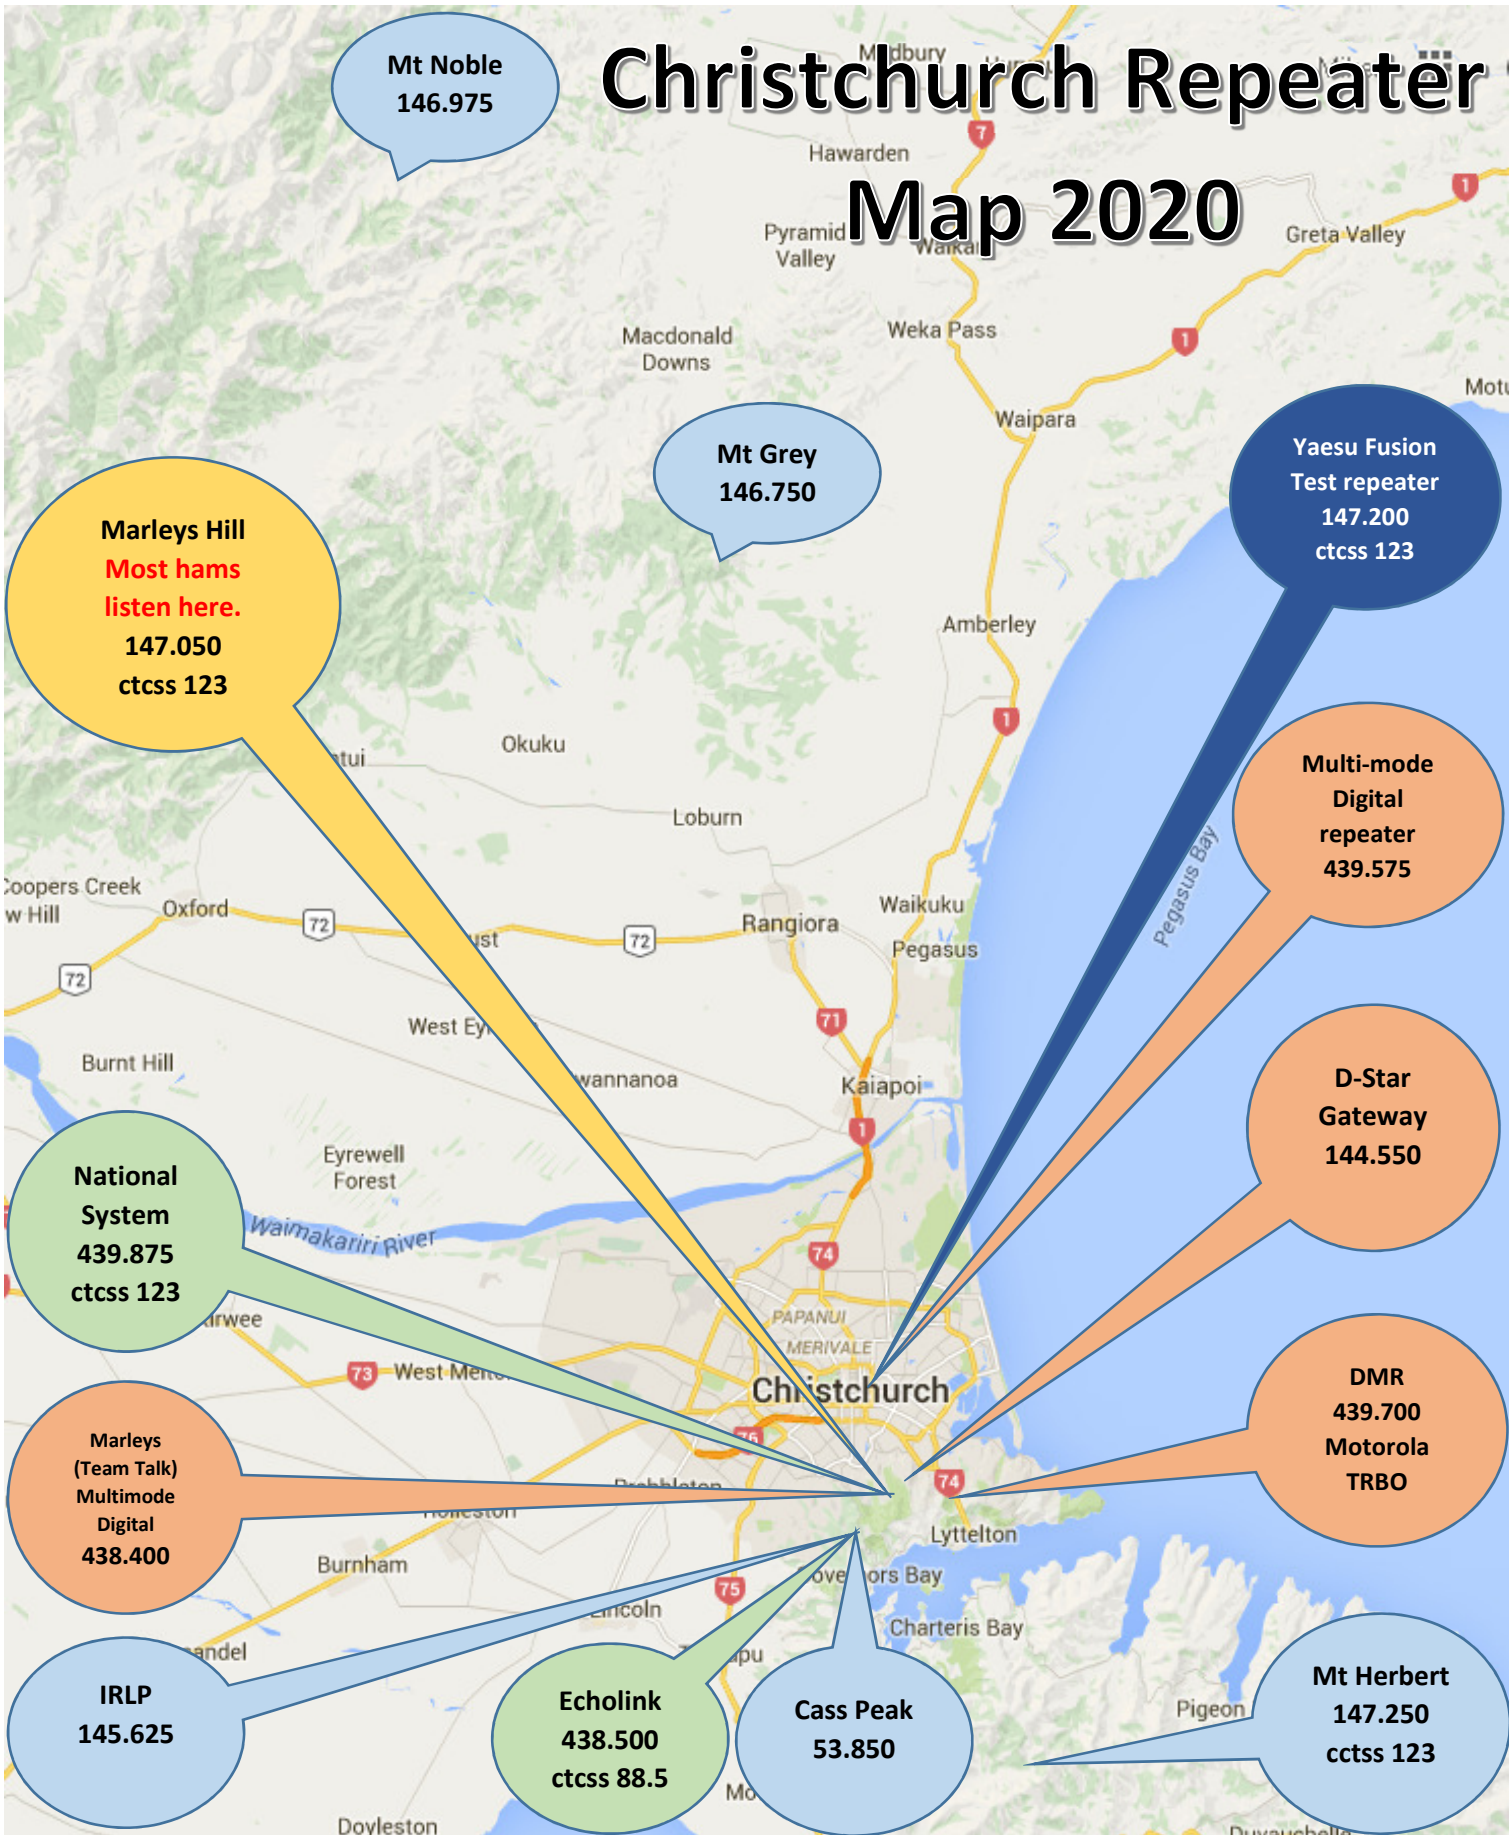

Christchurch Repeater Map 2020

Description	Frequency	CTCSS Tone	Description	Frequency	CTCSS Tone
Marleys Hill (B05)	147.050 +	123 (optional)	D-Star Gateway	144.550 (Simplex)	DIGITAL
Mt Noble	146.975 -	--	D-Star Clubrooms	439.2125 -	DIGITAL
Mt Grey	146.750 -	--	Fusion test	147.200 +	DIGITAL
Mt Herbert	147.250 +	123 (required)	Marleys (Team Talk)	438.400 -	DIGITAL
IRLP Node	145.625 -	--	Gondola	439.700 -	DIGITAL
Cass Peak 6m	53.850 -	--	Echolink	438.500 -	88.5 (required)
			National System	439.875 -	123 (optional)