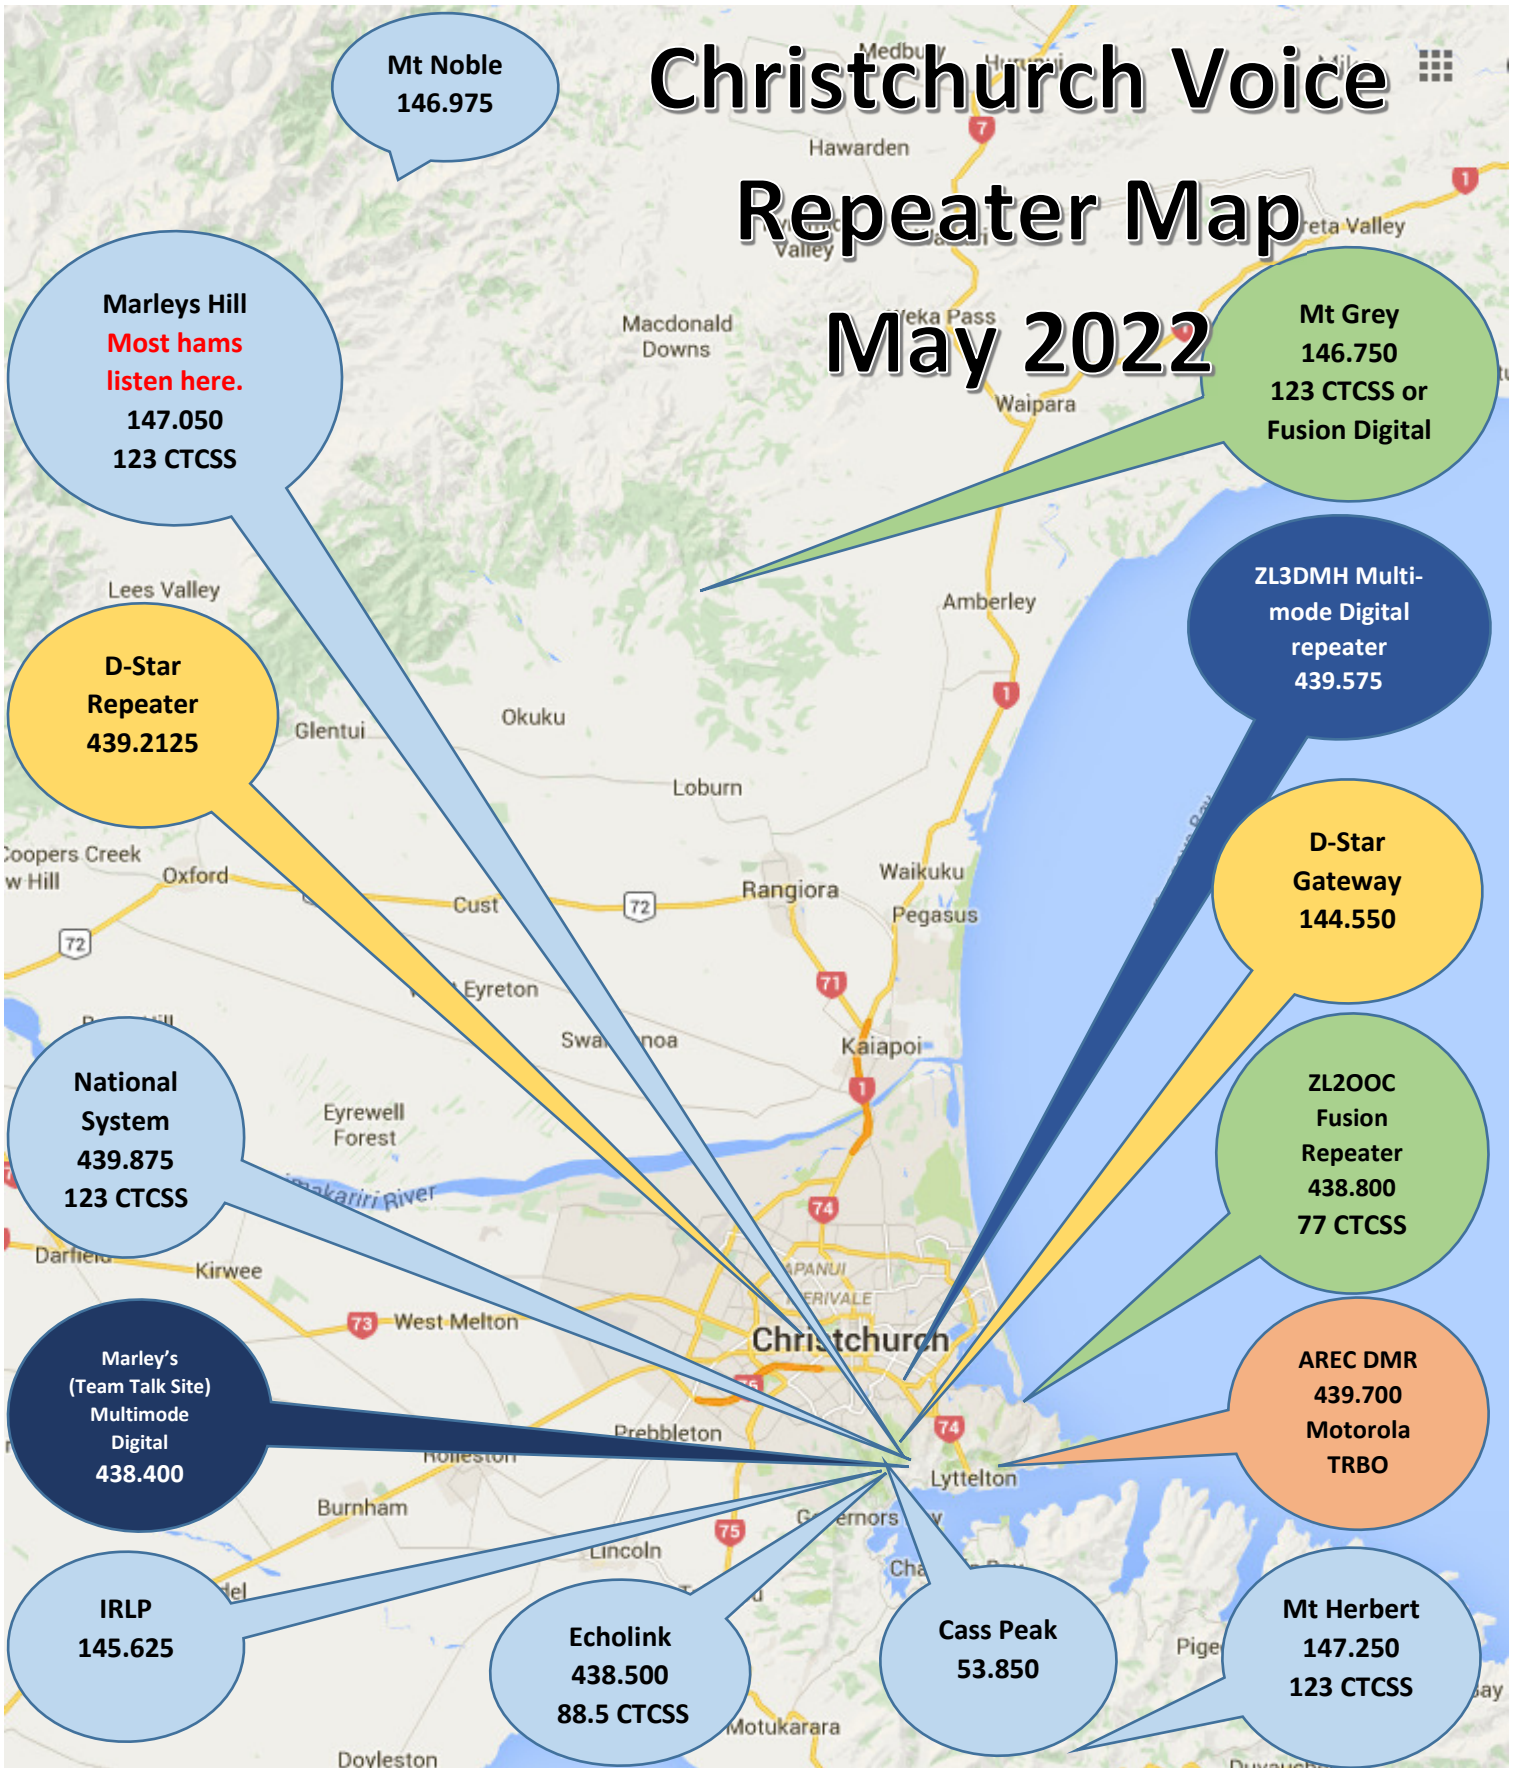

Christchurch Voice Repeater Map

May 2022

Description	Frequency	CTCSS Tone
Marleys Hill (B05)	147.050 +	123 (optional)
Mt Noble	146.975 -	--
Mt Grey Fusion	146.750 -	123 or Digital
Mt Herbert	147.250 +	123 (required)
IRLP Node	145.625 -	--
Cass Peak 6m	53.850 -	--
D-Star Gateway	144.550 (Simplex)	DIGITAL

Description	Frequency	CTCSS Tone
D-Star Clubrooms	439.2125 -	Digital
Marleys (Team Talk)	438.400 -	Digital
Gondola DMR	439.700 -	Digital
Echolink	438.500 -	88.5 (required)
National System	439.875 -	123 (optional)
ZL300C Fusion	438.800 -	77 or Digital
ZL3DMH Multi mode	439.575 -	Digital