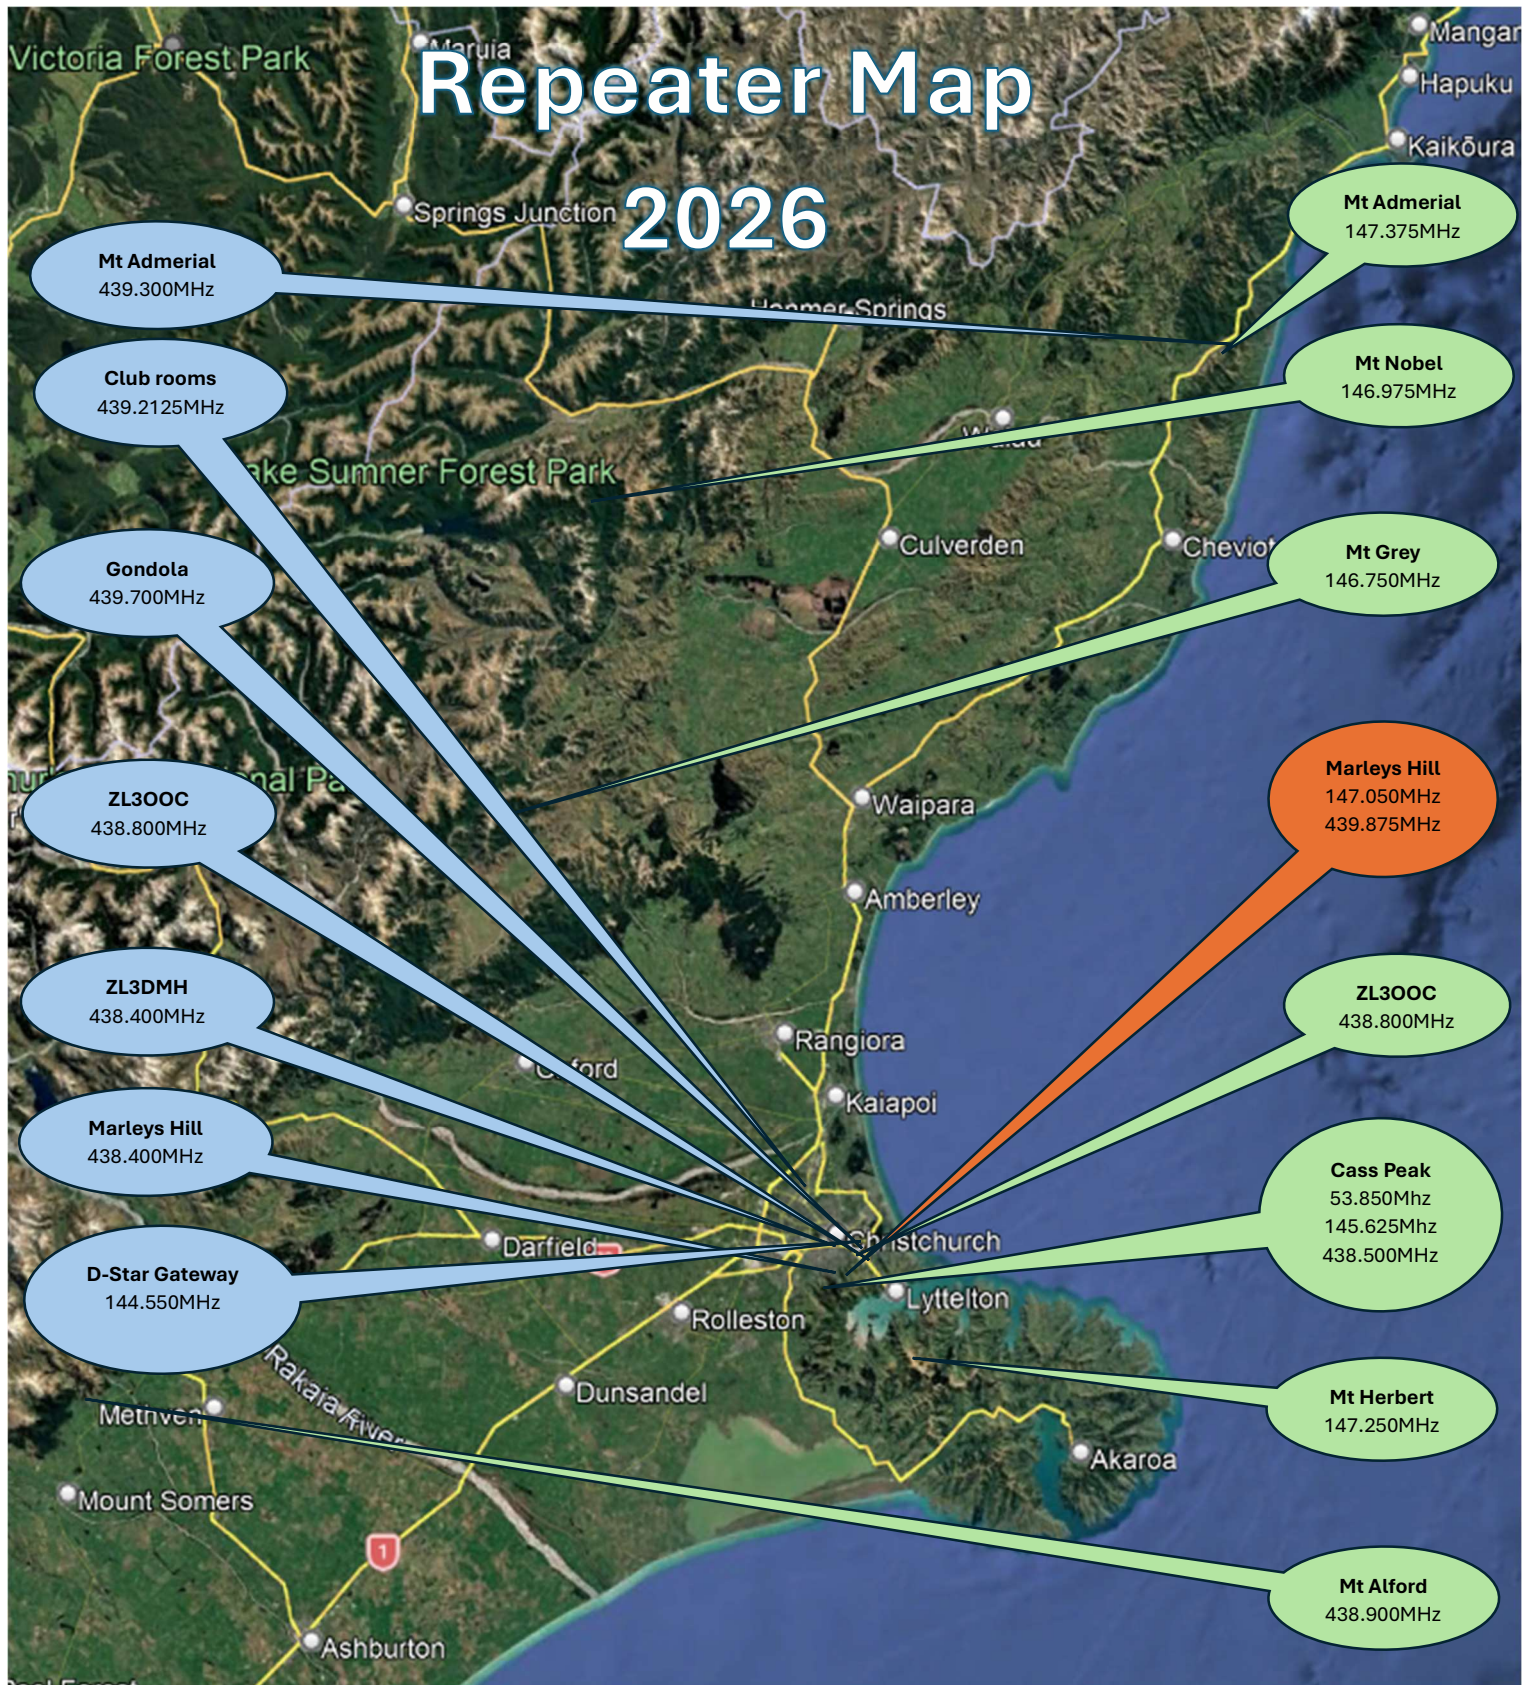

Repeater Map 2026

Analogue		
Description	Frequency	CTCSS Tone
Marleys Hill	147.050 +	123Hz (optional)
Mt Noble	146.975 -	--
Mt Grey	146.750 -	123Hz (required)
Cass Peak (IRLP)	145.625 -	88.5Hz (optional)
Mt Herbert	147.250 +	123Hz (optional)
Cass peak (Echolink)	438.500 -	88.5Hz (required)
Cass Peak 6m	53.850 -	--
ZL300C	438.800 -	77 Hz (required)
National System	439.875 -	123 Hz (optional)
Mt Admiral (North of Cheviot)	147.375 +	88.5 Hz (required)
Mt Alford (Ashburton)	438.900 -	67Hz (required)

Digital		
Description	Frequency	Mode
D-Star Clubrooms	439.2125 -	D-Star
Marleys (Team Talk)	438.400 -	Multi
Gondola DMR	439.700 -	DMR
ZL300C (Redcliffs)	438.800 -	Fusion
ZL3DMH (Wolston)	439.575 -	Multi
Mt Admiral	439.300 -	Multi
ZL3TJH (Cashmere)	144.550 Simplex	D-Star